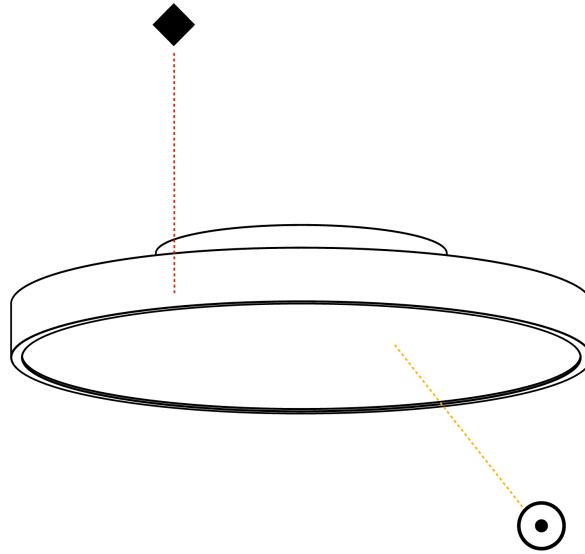

SIGN DIVA SURFACE

A3D091-

PROJECT _____

TYPE _____

SPECIFIER _____

QUANTITY _____

DATE _____

A