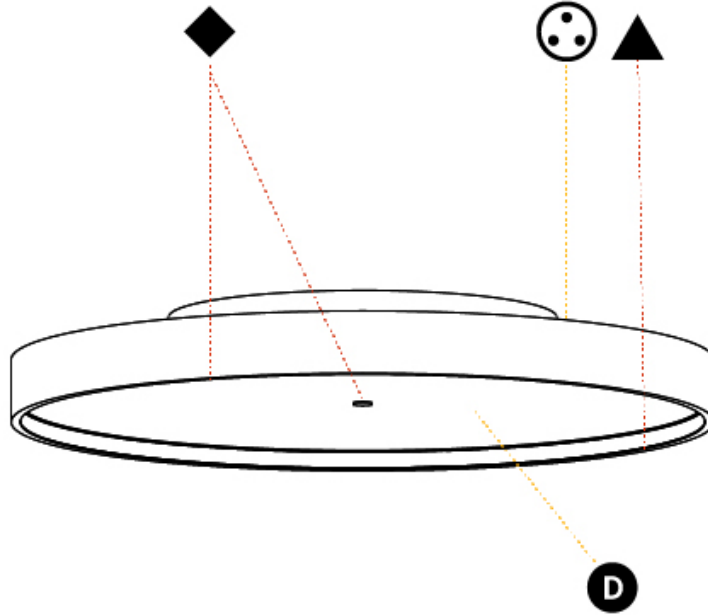

A3D087-

PROJECT

TYPE

SPECIFIER

QUANTITY

DATE