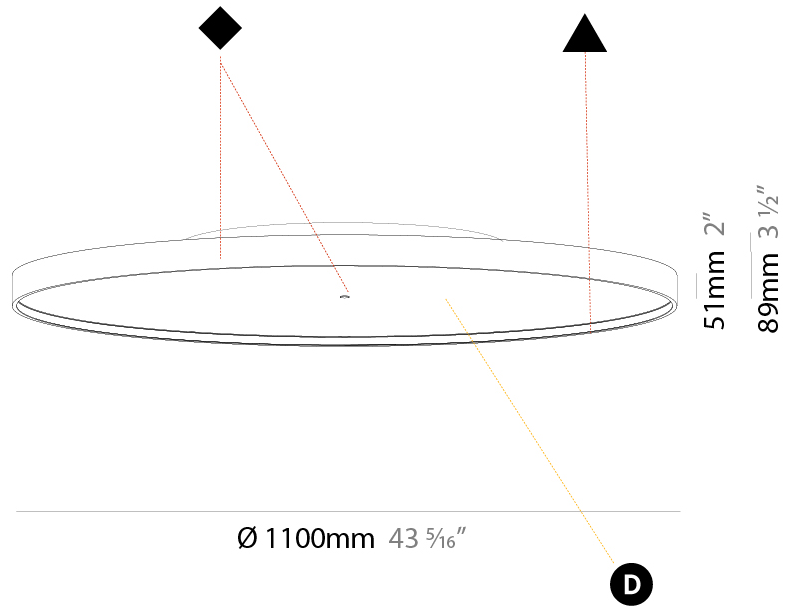

GENERAL

Series: Sign Diva
Subseries: Sign Diva Korona
Brand: Prolicht
Division: Architectural
Mounting Type: Surface
Mounting Location: Ceiling
Subcategory: Ambient

PHYSICAL

Shape: Round
Diameter (mm): 1100
Diameter (in): 43 ⁵/₁₆
Height (mm): 89
Height (in): 3 ¹/₂
Light Distribution: Direct
Weight (kg): 18.835
Weight (lbs): 41.524

Diffuser: [PMMA - Opal/Micro-Prism/Sparkling Secret/Vintage Industrial](#)
Fixture Finish: [SSR / BKV / CWI / CRY / HAB / UFT / ITA / RUA / FTG / MYG / LOD / PUS / FRO / FUP / KIA / POP / BLS / SPG / MEY / GOH / GUM / CHC / COM / ABZ / JAG / OBR / MOS / ROR](#)
Fixture Material: [Extruded Aluminum / Steel](#)

ELECTRICAL

Lamp Type: LED (Zhaga Standard)
Input Wattage (W): 169.4
Total Output Wattage (W): 134
Dimming: [Tri-Mode (Non-Dimming and Phase Dimming (120Vac only) and 0-10V Dimming)](#)
Driver Included: Yes
Driver Location: Integrated
Driver Type: Constant Current - Universal
Driver Class: Class 2
Input Voltage (V): 120 - 277
Constant Current (mA): 600

LED

Color Temperature (°K): [3000 / 3500 / 4000](#)
Max. Delivered Lumen (lm): [19520 / 19933 / 20340](#)
CRI: [>90 CRI](#)
Lamp Life (hrs): 50000

OPTICAL

RATINGS AND CERTIFICATIONS

Certified By: Certified for North American Standards
IP rating: IP20