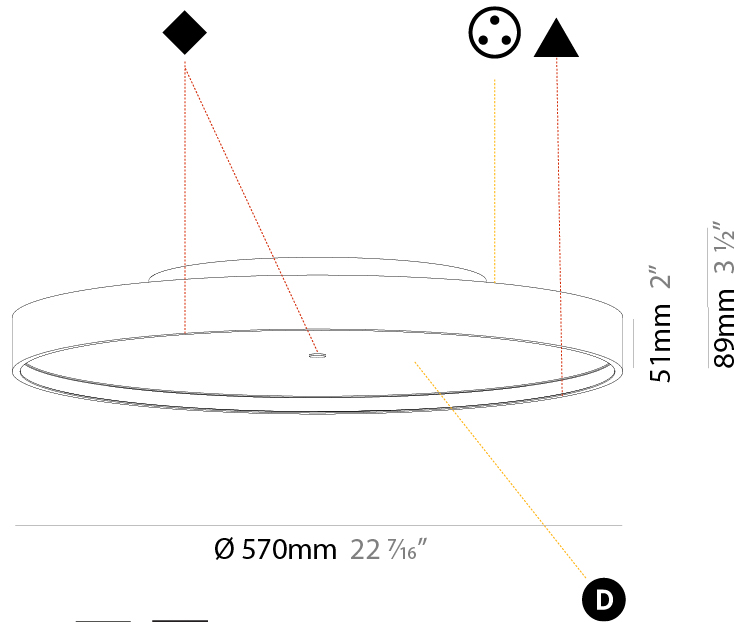

GENERAL

Series: Sign Diva
Subseries: Sign Diva Korona
Brand: Prolicht
Division: Architectural
Mounting Type: Surface
Mounting Location: Ceiling
Subcategory: Ambient

PHYSICAL

Shape: Round
Diameter (mm): 570
Diameter (in): 22 7/16
Height (mm): 89
Height (in): 3 1/2
Light Distribution: Direct / Indirect
Weight (kg): 7.4
Weight (lbs): 16.314
Diffuser: Direct - PMMA - Opal/Micro-Prism/Sparkling Secret/Vintage Industrial / Indirect - White/Yellow/Orange/Red/Blue/Green
Fixture Finish: SSR / BKV / CWI / CRY / HAB / UFT / ITA / RUA / FTG / MYG / LOD / PUS / FRO / FUP / KIA / POP / BLS / SPG / MEY / GOH / GUM / CHC / COM / ABZ / JAG / OBR / MOS / ROR
Fixture Material: Extruded Aluminum / Steel

ELECTRICAL

Lamp Type: LED (Zhaga Standard)
Input Wattage (W): 58.3
Total Output Wattage (W): 53
Dimming: Tri-Mode (Non-Dimming and Phase Dimming (120Vac only) and 0-10V Dimming)
Driver Included: Yes
Driver Location: Integrated
Driver Type: Constant Current - Universal
Driver Class: Class 2
Input Voltage (V): 120 - 277
Constant Current (MA): 350

LED

Color Temperature (°K): 3000 / 3500 / 4000
Max. Delivered Lumen (lm): 6170 / 6292 / 6420
CRI: >90 CRI
Lamp Life (hrs): 50000

OPTICAL

RATINGS AND CERTIFICATIONS

Certified By: Certified for North American Standards
IP rating: IP20