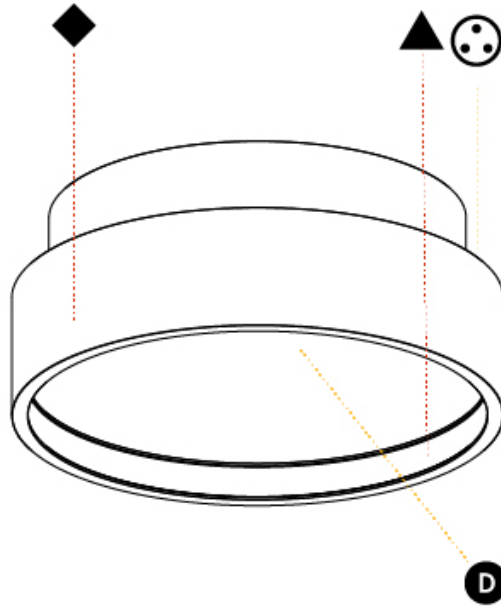

SIGN DIVA KORONA SURFACE

A3D095-

PROJECT

TYPE

SPECIFIER

QUANTITY

DATE