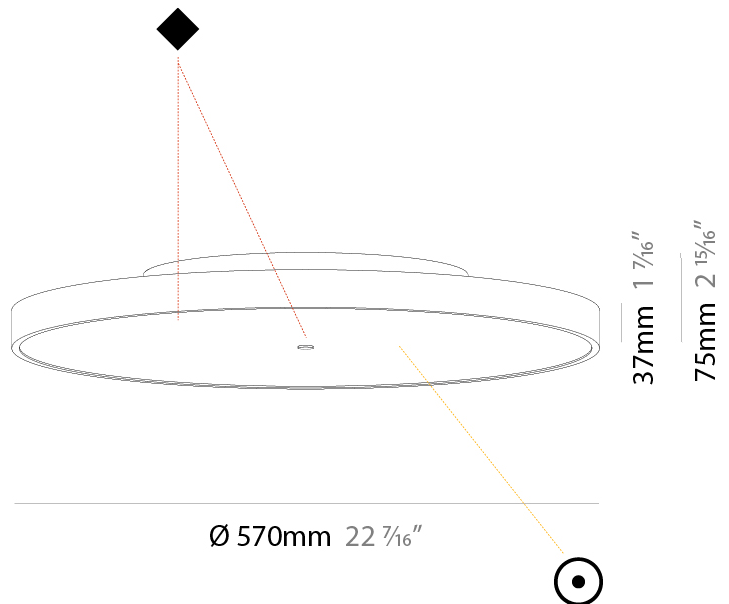

GENERAL

Series: Sign Diva
Subseries: Sign Diva
Brand: Prolicht
Division: Architectural
Mounting Type: Surface
Mounting Location: Ceiling
Subcategory: Ambient

PHYSICAL

Shape: Round
Diameter (mm): 570
Diameter (in): 22 7/16
Height (mm): 75
Height (in): 2 15/16
Light Distribution: Direct
Weight (kg): 7.072
Weight (lbs): 15.591

Diffuser: PMMA - Opal/Micro-Prism/Sparkling Secret/Vintage Industrial with Shine Ring

Fixture Finish: SSR / BKV / CWI / CRY / HAB / UFT / ITA / RUA / FTG / MYG / LOD / PUS / FRO / FUP / KIA / POP / BLS / SPG / MEY / GOH / GUM / CHC / COM / ABZ / JAG / OBR / MOS / ROR

Fixture Material: Extruded Aluminum / Steel

ELECTRICAL

Lamp Type: LED (Zhaga Standard)
Input Wattage (W): 58.3
Total Output Wattage (W): 53
Dimming: Tri-Mode (Non-Dimming and Phase Dimming (120Vac only) and 0-10V Dimming)
Driver Included: Yes
Driver Location: Integrated
Driver Type: Constant Current - Universal
Driver Class: Class 2
Input Voltage (V): 120 - 277
Constant Current (MA): 350

LED

Color Temperature (°K): 3000 / 3500 / 4000
Max. Delivered Lumen (lm): 6120 / 6233 / 6360
CRI: >90 CRI
Lamp Life (hrs): 50000

OPTICAL

RATINGS AND CERTIFICATIONS

Certified By: Certified for North American Standards
IP rating: IP20