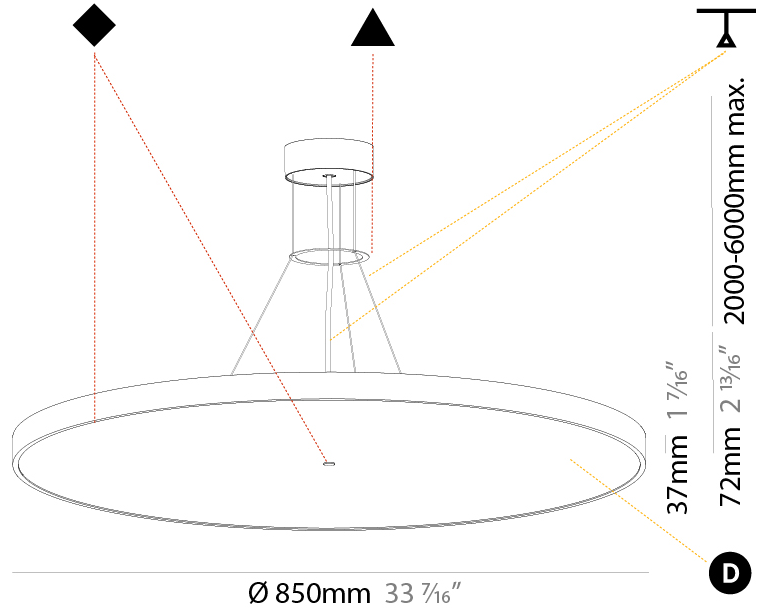

GENERAL

Series: Sign Diva
Subseries: Sign Diva
Brand: Prolicht
Division: Architectural
Mounting Type: Suspension
Mounting Location: Ceiling
Subcategory: Pendant

PHYSICAL

Shape: Round
Diameter (mm): 850
Diameter (in): 33 7/16
Height (mm): 72
Height (in): 2 13/16
Max. Overall Height (mm): 6072
Max. Overall Height (in): 239 1/16
Light Distribution: Direct
Weight (kg): 14.005
Weight (lbs): 30.88
Diffuser: PMMA - Opal / Micro-Prism / Sparkling Secret / Vintage Industrial
Fixture Finish: SSR / BKV / CWI / CRY / HAB / UFT / ITA / RUA / FTG / MYG / LOD / PUS / FRO / FUP / KIA / POP / BLS / SPG / MEY / GOH / GUM / CHC / COM / ABZ / JAG / OBR / MOS / ROR
Fixture Material: Extruded Aluminum / Steel
Cable Details: 2000mm or 6000mm Transparent Cable

ELECTRICAL

Lamp Type: LED (Zhaga Standard)
Input Wattage (W): 96.8
Total Output Wattage (W): 76.8
Dimming: Tri-Mode (Non-Dimming and Phase Dimming (120Vac only) and 0-10V Dimming)
Driver Included: Yes
Driver Location: Integrated
Driver Type: Constant Current - Universal
Driver Class: Class 2
Input Voltage (V): 120 - 277
Constant Current (MA): 600

LED

Color Temperature (°K): 2700 / 3000 / 3500 / 4000
Max. Delivered Lumen (lm): 7960 / 9950 / 10153 / 10360
CRI: >90 CRI
Lamp Life (hrs): 50000

OPTICAL

RATINGS AND CERTIFICATIONS

Certified By: Certified for North American Standards
IP rating: IP20